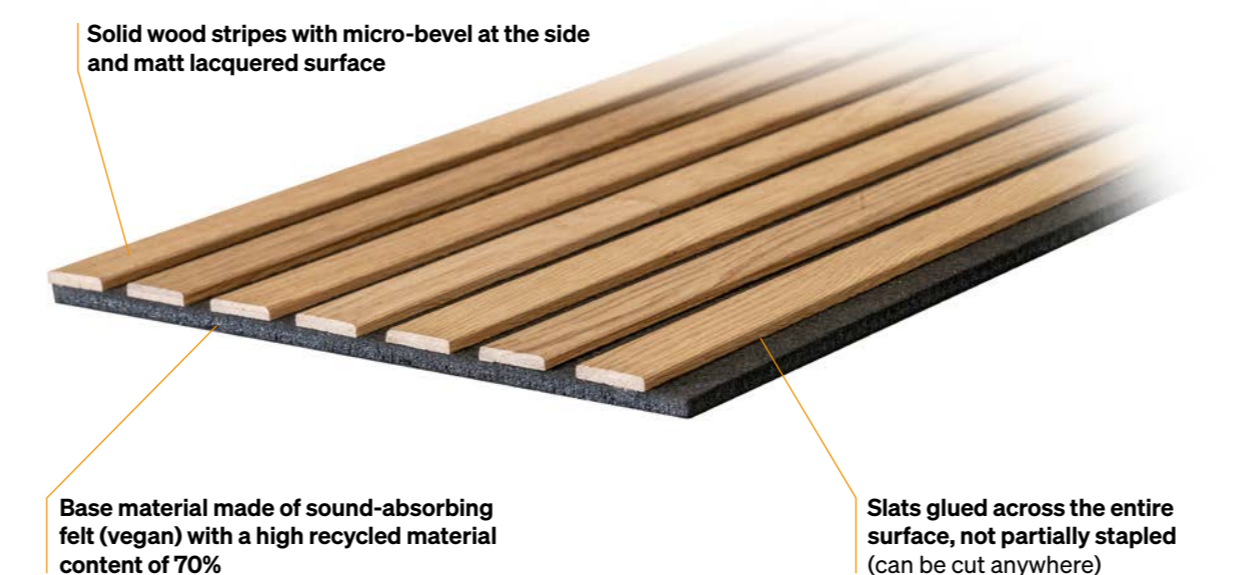

Acoustic Sense WOOD

For everyone who wants more!

Do you like a natural, elegant look? Then Acoustic Sense WOOD is just the thing for you! These acoustic panels in high-quality solid wood create a noticeably improved atmosphere – especially in spaces without curtains and textiles. The matt lacquered oak slats with deep brushing showcase the natural beauty and texture of the wood. Whether it's as a stylish design element on the wall or to optimise the acoustics of the room – Acoustic Sense WOOD provides sound absorption of up to 100%, regardless of installation type.

Natural. Stylish. Distinctive. Acoustic Sense WOOD.

Solid wood stripes with micro-bevel at the side and matt lacquered surface

Base material made of sound-absorbing felt (vegan) with a high recycled material content of 70%

Slats glued across the entire surface, not partially stapled (can be cut anywhere)

Acoustic Sense WOOD acoustic panels

8 mm felt base board	Thickness: 13 mm
approx. 5 mm solid wood strips (width: 31 mm)	Width: 330 mm
Matt lacquered surface	Effective measurement: 320 mm
	Length: 2 600 mm

Highest absorber class possible:

On wooden battens with 40 mm insulation: absorber class A – 100 % sound absorption
On wooden battens: absorber class B – 80 % sound absorption
Glued to the wall: absorber class D – 35 % sound absorption

Acoustic Sense WOOD

Thickness: 13 mm
Width: 330 mm
(Effective measurement: 320 mm)
Length: 2 600 mm

04310 04311 04312

More information available here: →