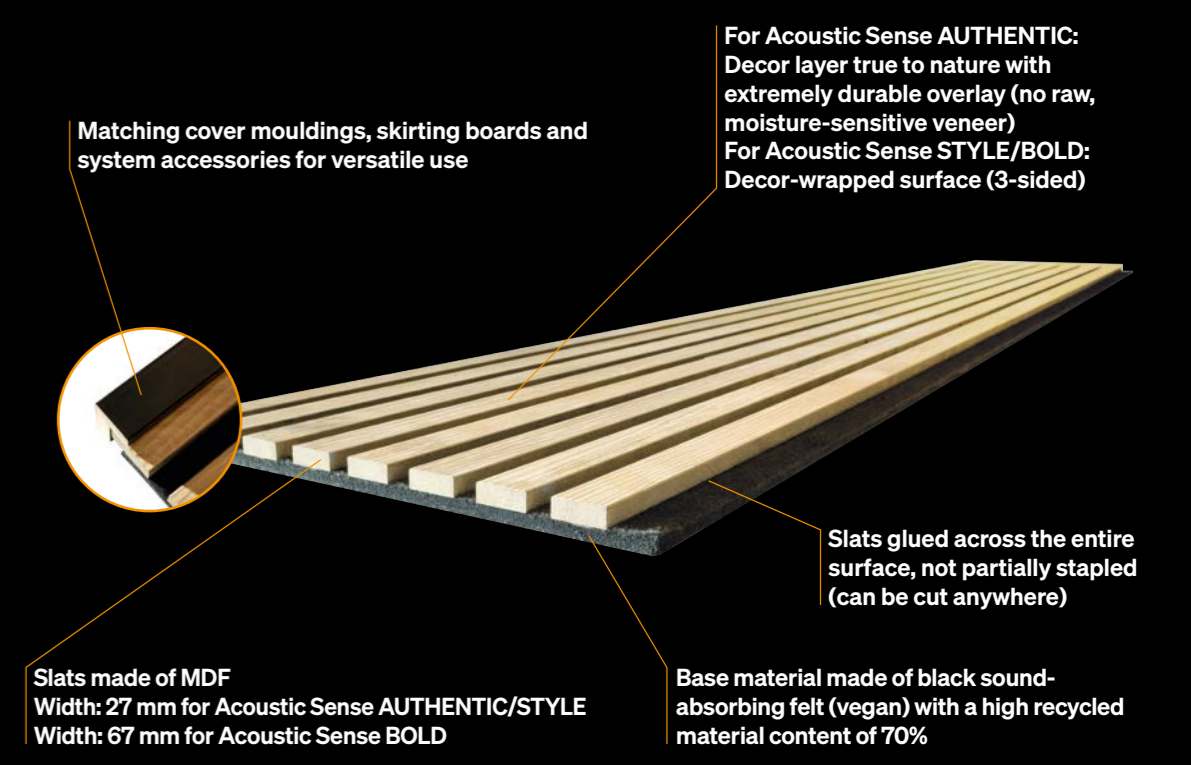

Acoustic panels Acoustic Sense STYLE / Relaxed green 20120 / Decor

Acoustic Sense BOLD
Acoustic Sense **BOLD** – wall design with plenty of character!

As bold and distinctive as a hippo – you simply can't miss it! The Acoustic Sense **BOLD** acoustic panels bring power to your walls. With extraordinary designs and impressively wide 67-mm slats, they add powerful accents for a room with distinctive character. The floor-to-ceiling panels are effortless to install and combine a stylish look with practical functionality.

Acoustic panels Acoustic Sense BOLD / Vintage wood 20125 / Wood effect

Acoustic Sense: Stylish and functional!

- Simple installation: glue or screw
- Slats glued across the entire surface (not partially stapled), can be shortened as required
- Suitable for humid rooms
- Simple cleaning and care
- Precisely fitting elements
- Room height length of 2 600 mm