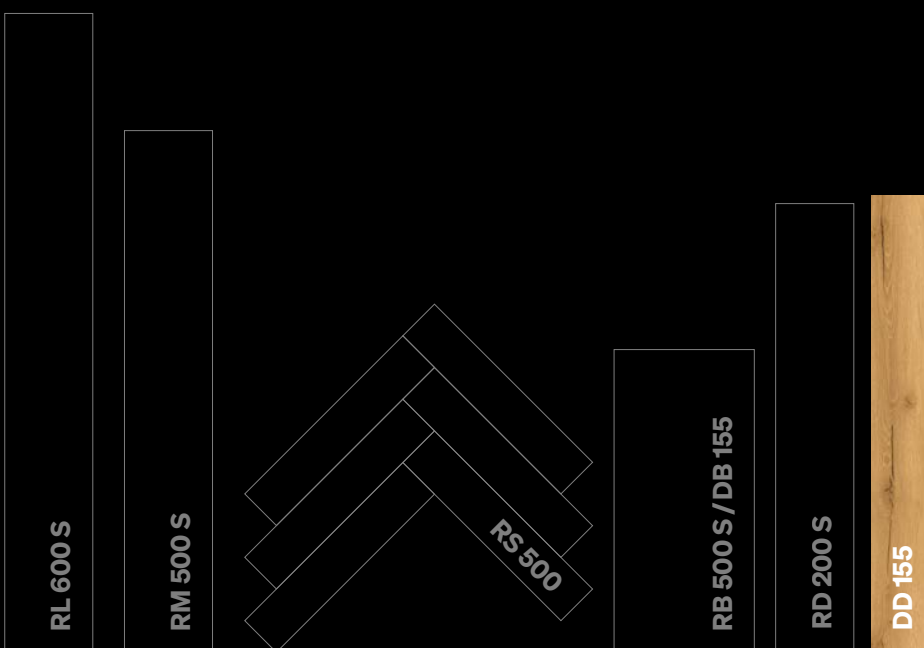

Grunge pop 20193
Wood effect

Quiet storm 20080
Wood effect

Sunset lounge 20081
Wood effect

Funky breaks 20194
Wood effect

- ✓ Convincing professional quality
- ✓ Renovation-friendly
- ✓ Harmonious structure
- ✓ Energy-saving and comfortable