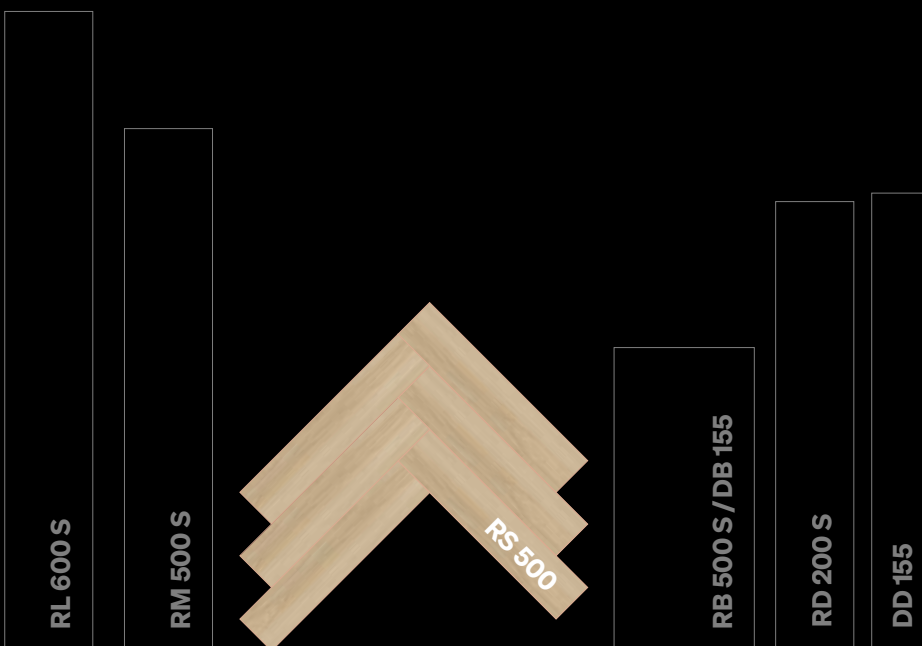

Brass band 20198
Wood effect

- ✓ Premium variant
- ✓ Natural real wood look
- ✓ Quick and easy installation
- ✓ Robust and durable

- Maxi-plank
- Thickness: 6 mm
- Effective measurement: 1522 x 225 mm
- With sound-absorbing cushion:
1 mm pressure-resistant IXPE foam
- All-round, lacquered V4-bevel
- Click system: Multiclic
- Wear class 23 / 33
- Waterproof / suitable for humid rooms
- MEISTER warranty*:
25 years in living areas,
10 years in commercial areas

*Warranty according to the MEISTERWERKE warranty conditions at www.meister.com

Meister Rigid-Vinyl RS 500

Easy listening 20200
Wood effect

Electric blues 20204
Wood effect

Torch song 20202
Wood effect

Brass band 20198
Wood effect

- ✓ Herringbone as a trendsetter
- ✓ Natural real wood look
- ✓ Quick and secure installation

- Short plank (for „herringbone“ look)
- Thickness: 5 mm
- Effective measurement: 730 x 146 mm
- All-round micro-bevel
- Click system: UniZip
- Wear class 23 / 33
- Waterproof / suitable for humid rooms
- MEISTER warranty*:
25 years in living areas,
10 years in commercial areas