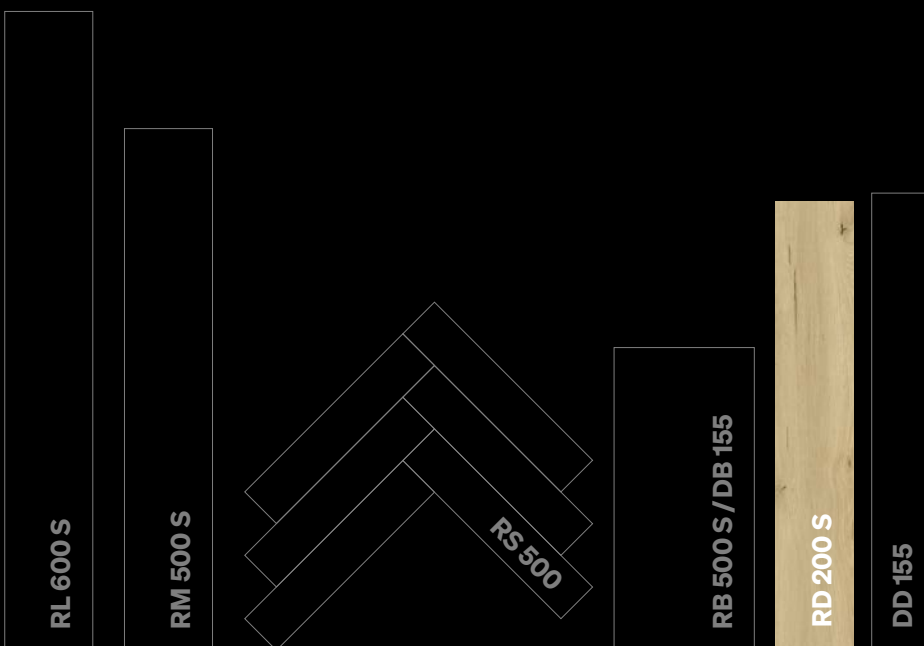

- ✓ Quality at fair conditions
- ✓ Diverse pore structures
- ✓ Quick and easy installation
- ✓ Vibrant room effect

- Short plank
- Thickness: 5 mm
- Effective measurement: 1220 x 230 mm
- With sound-absorbing cushion:
  1 mm pressure-resistant IXPE foam
- All-round micro-bevel
- Click system: Multiclic
- Wear class 23 / 31
- Waterproof / suitable for humid rooms
- MEISTER warranty*:
  15 years in living areas,
  5 years in commercial areas

*Warranty according to the MEISTERWERKE warranty conditions at www.meister.com