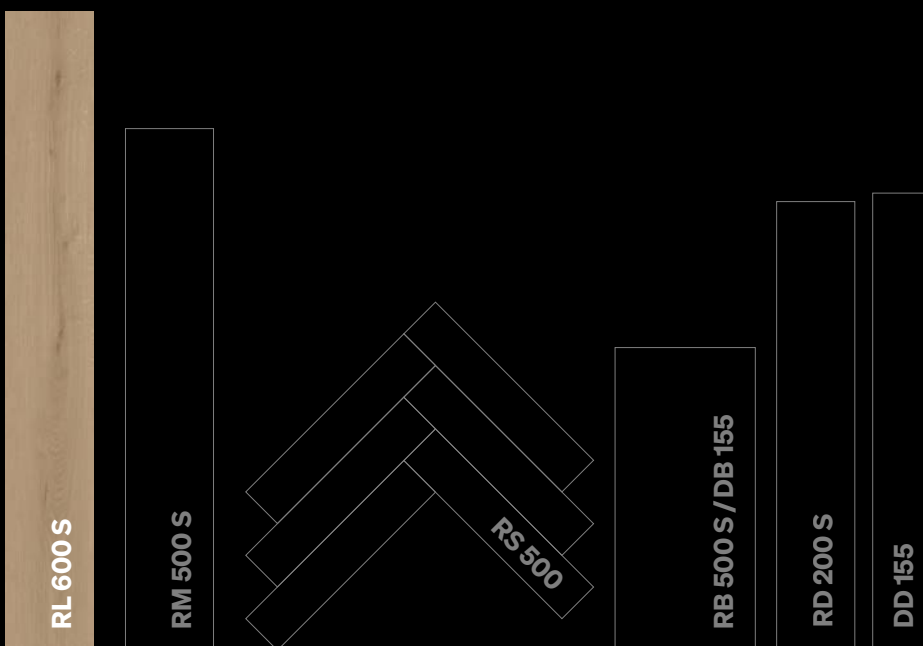

- Plank
- Thickness: 8 mm
- Effective measurement: 1830 x 225 mm
- With sound-absorbing cushion:
1.5 mm cork
- All-round, lacquered V4-bevel
- Click system: Multiclic
- Wear class 23 / 33
- Waterproof / suitable for humid rooms
- MEISTER warranty*:
25 years in living areas,
10 years in commercial areas