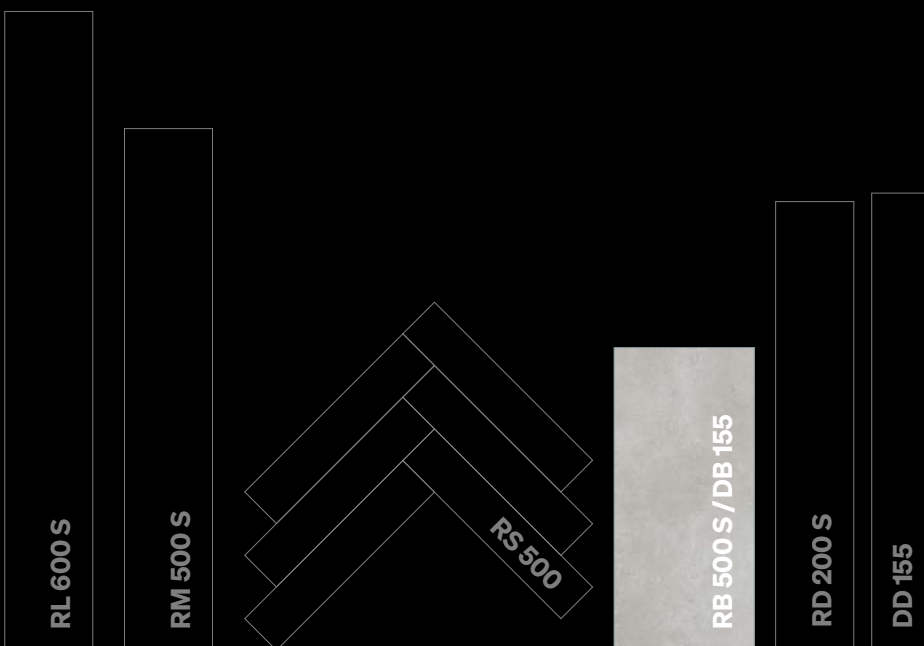

Stoner rock 20208
Decor

Dark rock 20209
Decor

- ✓ Convincing professional quality
- ✓ Renovation-friendly
- ✓ Real tile look
- ✓ Energy-saving and comfortable

- Tile format
- Thickness: 2,5 mm
- Effective measurement: 914,4 x 457,2 mm
- Multi-layer vinyl surface with matt PUR coating
- For full-surface bonding
- All-round micro-bevel
- Wear class 23 / 33 / 42
- Waterproof / suitable for humid rooms
- MEISTER warranty *: 25 years in living areas, 10 years in commercial areas