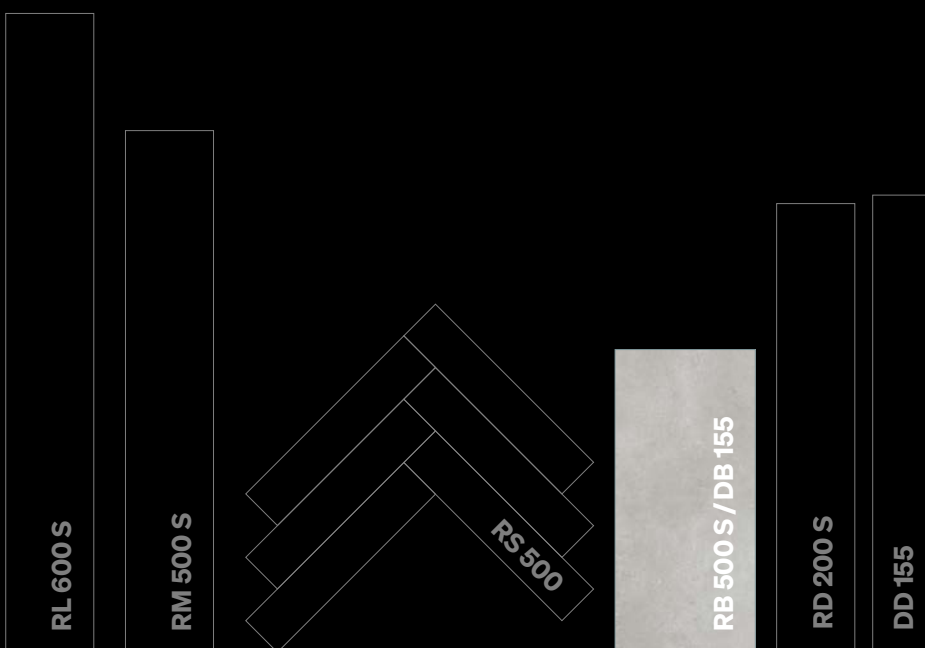

Modern hard rock 20211
Decor

Stoner rock 20208
Decor

Dark rock 20209
Decor

- ✓ High-quality design
- ✓ Trendy stone look
- ✓ Real tile look
- ✓ Quick and easy installation

- Tile format
- Thickness: 6 mm
- Effective measurement: 914 x 457 mm
- With sound-absorbing cushion:
1 mm pressure-resistant IXPE foam
- All-round micro-bevel
- Click system: Multiclic
- Wear class 23 / 33
- Waterproof / suitable for humid rooms
- MEISTER warranty*:
25 years in living areas,
10 years in commercial areas