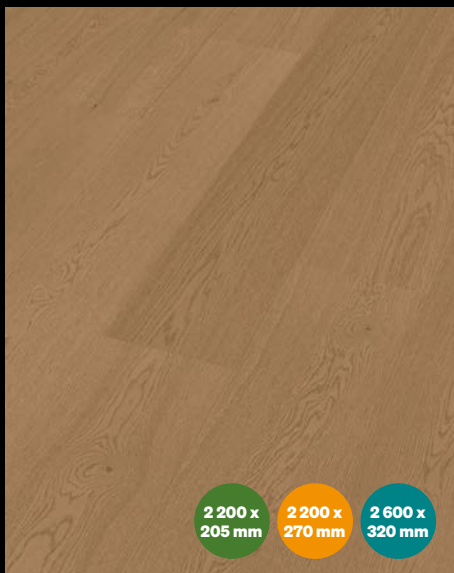

Authentic oak 08915
brushed

**Classic
Natural
Lively
Authentic**

**Our Lindura-
Gradings**

2 200 x 205 mm 2 200 x 270 mm 2 600 x 320 mm

Clay brown oak lively 20227
brushed

2 200 x 270 mm

Clay brown oak authentic 20225
brushed