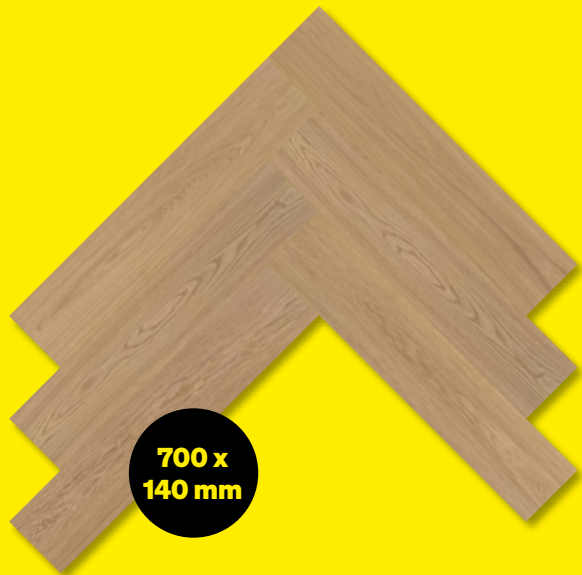

2 200 x
270 mm

2 200 x
205 mm

700 x
140 mm

HD 400

HS 500

Lindura® wood flooring HD 400

- 1-strip (plank)
 - Naturally oiled or ultra matt lacquered surface
 - Longitudinal V-bevel and micro bevel on the end
 - Suitable for humid rooms / water-resistant for 24 hours
 - Click system: 5G Dry®
- MEISTER warranty*
25 years in living areas,
5 years in commercial areas
 - Thickness: 11 mm
 - Effective measurement:
2 200 x 205 mm
2 200 x 270 mm
2 600 x 320 mm